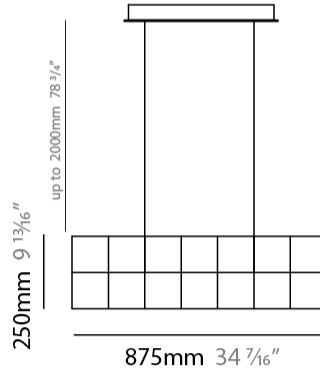

1. To build a product code in our configurator select the specify button on the base model # product page
2. To build a manual product code on this datasheet choose from the options listed below in blue font and add the suffix to the base model #

GENERAL

Series: Cosmos Square
Brand: Quasar
Division: Design
Mounting Type: Suspension
Mounting Location: Ceiling
Subcategory: Ambient

PHYSICAL

Shape: Rectangle
Length (mm): 875
Length (in): 34 ⁷/₁₆"
Width (mm): 395
Width (in): 15 ⁹/₁₆"
Height (mm): 250
Height (in): 9 ¹³/₁₆"
Max. Overall Height (mm): 2250
Max. Overall Height (in): 88 ⁹/₁₆"
Light Distribution: Omnidirectional
Weight (kg): 4
Weight (lbs): 8.82
Fixture Finish: [NIC / BRA / BBR](#)
Fixture Material: Metal
Cable Details: 2000mm Cable
Upon Request: Custom Sizes Optional Dowlight upon request

ELECTRICAL

Lamp Type: LED
Input Wattage (W): 57.6
Dimming: [Non-Dimming / Phase Dimming (120vac Only)](#)
Driver Included: Yes
Driver Location: Integrated
Driver Type: Constant Voltage - Universal
Driver Class: Class 2
Input Voltage (V): 120 - 277
Output Voltage (V): 12
Upon Request: (Not included - see components) Integral: 0-10Vdc dimming

LED

Number of LEDs: 96
Color Temperature (°K): [2400 / 2800](#)
Max. Delivered Lumen (lm): 2880 (2800K)
CRI: >90 CRI
Lamp Life (hrs): 50000

OPTICAL

RATINGS AND CERTIFICATIONS

Certified By: Certified for North American Standards
IP rating: IP20