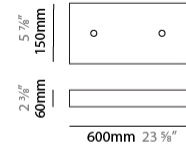

1. To build a product code in our configurator select the specify button on the base model # product page
2. To build a manual product code on this datasheet choose from the options listed below in blue font and add the suffix to the base model #

GENERAL

Series: Cosmos Square
Brand: Quasar
Division: Design
Mounting Type: Suspension
Mounting Location: Ceiling
Subcategory: Ambient

PHYSICAL

Shape: Rectangle
Length (mm): 875
Length (in): 34 ⁷/₁₆"
Width (mm): 395
Width (in): 15 ⁹/₁₆"
Height (mm): 250
Height (in): 9 ¹³/₁₆"
Max. Overall Height (mm): 2250
Max. Overall Height (in): 88 ⁹/₁₆"
Light Distribution: Omnidirectional
Weight (kg): 4
Weight (lbs): 8.82
Fixture Finish: [NIC / BRA / BBR](#)
Fixture Material: Metal
Cable Details: 2000mm Cable
Upon Request: Custom Sizes Optional Dowlight upon request

ELECTRICAL

Lamp Type: LED
Input Wattage (W): 57.6
Dimming: [Non-Dimming / Phase Dimming (120vac Only)](#)
Driver Included: Yes
Driver Location: Integrated
Driver Type: Constant Voltage - Universal
Driver Class: Class 2
Input Voltage (V): 120 - 277
Output Voltage (V): 12
Upon Request: (Not included - see components) Integral: 0-10Vdc dimming

LED

Number of LEDs: 96
Color Temperature (°K): [2400 / 2800](#)
Max. Delivered Lumen (lm): 2880 (2800K)
CRI: >90 CRI
Lamp Life (hrs): 50000

OPTICAL

RATINGS AND CERTIFICATIONS

Certified By: Certified for North American Standards
IP rating: IP20