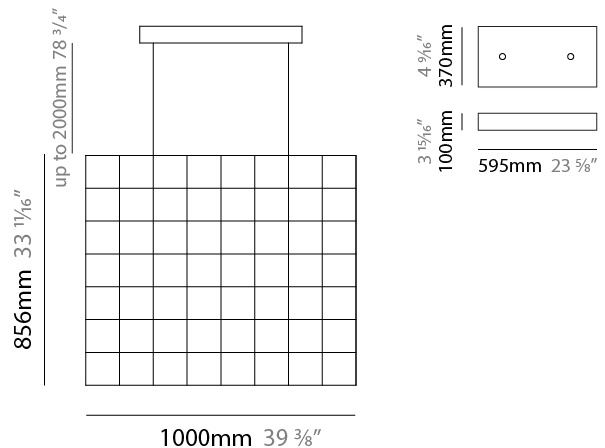

COSMOS SQUARE SUSPENSION

D101944-

base number   LED   Color   Finish
Dimming   Temperature   Options

1. To build a product code in our configurator select the specify button on the base model # product page
2. To build a manual product code on this datasheet choose from the options listed below in blue font and add the suffix to the base model #

GENERAL

Series: Cosmos Square
Brand: Quasar
Division: Design
Mounting Type: Suspension
Mounting Location: Ceiling
Subcategory: Ambient

PHYSICAL

Shape: Square
Length (mm): 1000
Length (in): 39 ³/₈"
Width (mm): 1000
Width (in): 39 ³/₈"
Height (mm): 850
Height (in): 33 ⁷/₁₆"
Max. Overall Height (mm): 2850
Max. Overall Height (in): 112 ³/₁₆"
Light Distribution: Omnidirectional
Weight (kg): 24
Weight (lbs): 52.91
[Fixture Finish: NIC / BRA / BBR](#)
Fixture Material: Metal
Cable Details: 2000mm Cable
Upon Request: Custom Sizes Optional Dowlight upon request

ELECTRICAL

Lamp Type: LED
Input Wattage (W): 328.8
[Dimming: 0-10V Dimming / Phase Dimming (120Vac Only)](#)
Driver Included: Yes
Driver Location: Integrated
Driver Type: Constant Voltage - Universal
Driver Class: Class 2
Input Voltage (V): 120 - 277
Output Voltage (V): 12

LED

Number of LEDs: 548
[Color Temperature (°K): 2400 / 2800](#)
Max. Delivered Lumen (lm): 16440 (2800K)
CRI: >90 CRI
Lamp Life (hrs): 50000

OPTICAL

RATINGS AND CERTIFICATIONS

Certified By: Certified for North American Standards
IP rating: IP20