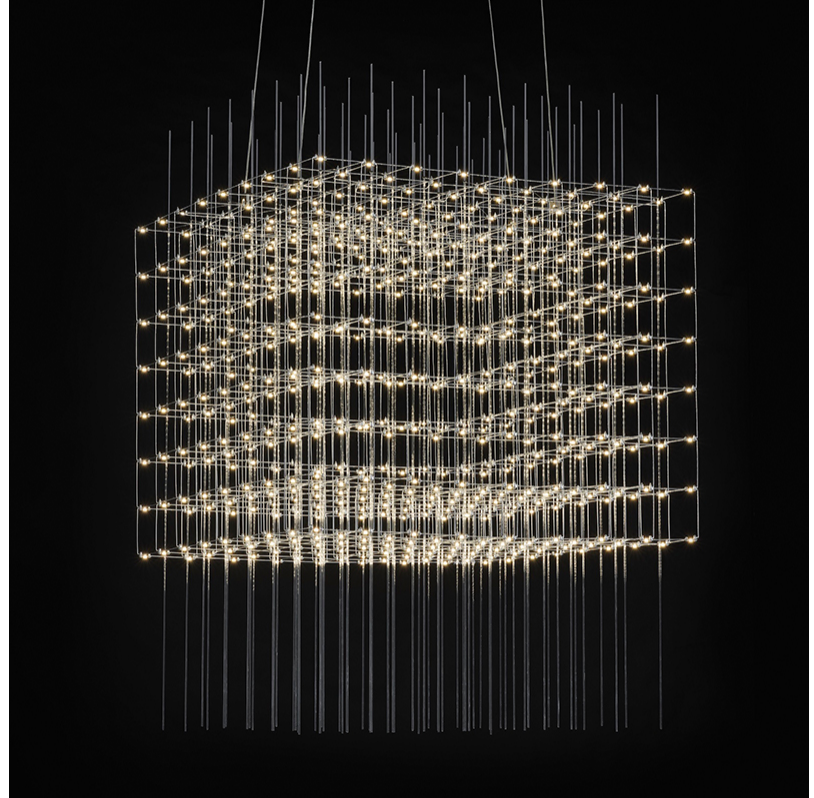

COSMOS SQUARE SUSPENSION

D101743-

base number   LED   Color   Finish
Dimming   Temperature   Options

1. To build a product code in our configurator select the specify button on the base model # product page
2. To build a manual product code on this datasheet choose from the options listed below in blue font and add the suffix to the base model #

GENERAL

Series: Cosmos Square
Brand: Quasar
Division: Design
Mounting Type: Suspension
Mounting Location: Ceiling
Subcategory: Ambient

PHYSICAL

Shape: Square
Length (mm): 1000
Length (in): 39 ³/₈"
Width (mm): 1000
Width (in): 39 ³/₈"
Height (mm): 850
Height (in): 33 ⁷/₁₆"
Max. Overall Height (mm): 2850
Max. Overall Height (in): 112 ³/₁₆"
Light Distribution: Omnidirectional
Weight (kg): 24
Weight (lbs): 52.91
[Fixture Finish: NIC / BRA / BBR](#)
Fixture Material: Metal
Cable Details: 2000mm Cable
Upon Request: Custom Sizes Optional Dowlight upon request

ELECTRICAL

Lamp Type: LED
Input Wattage (W): 328.8
[Dimming: Non-Dimming / Phase Dimming (120vac Only)](#)
Driver Included: Yes
Driver Location: Integrated
Driver Type: Constant Voltage - Universal
Driver Class: Class 2
Input Voltage (V): 120 - 277
Output Voltage (V): 12

LED

Number of LEDs: 548
[Color Temperature (°K): 2400 / 2800](#)
Max. Delivered Lumen (lm): 16440 (2800K)
CRI: >90 CRI
Lamp Life (hrs): 50000

OPTICAL

RATINGS AND CERTIFICATIONS

Certified By: Certified for North American Standards
IP rating: IP20