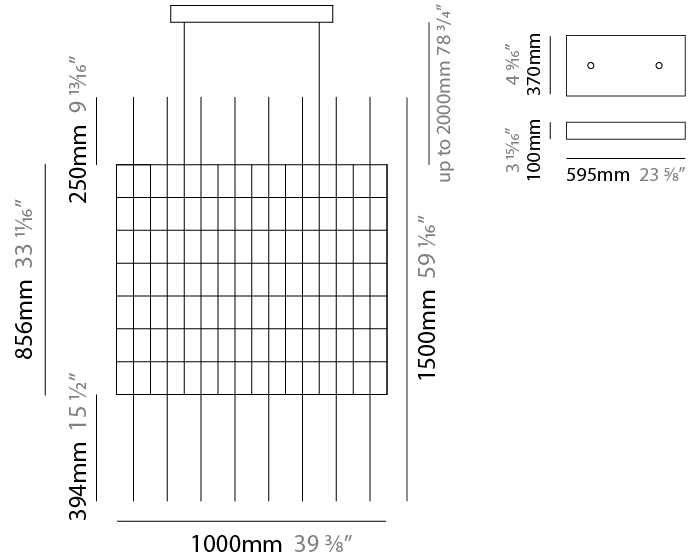

COSMOS SQUARE SUSPENSION

D101743-

base number   LED   Color   Finish
Dimming   Temperature   Options

1. To build a product code in our configurator select the specify button on the base model # product page
2. To build a manual product code on this datasheet choose from the options listed below in blue font and add the suffix to the base model #

GENERAL

Series: Cosmos Square
Brand: Quasar
Division: Design
Mounting Type: Suspension
Mounting Location: Ceiling
Subcategory: Ambient

PHYSICAL

Shape: Square
Length (mm): 1000
Length (in): 39 ³/₈"
Width (mm): 1000
Width (in): 39 ³/₈"
Height (mm): 850
Height (in): 33 ⁷/₁₆"
Max. Overall Height (mm): 2850
Max. Overall Height (in): 112 ³/₁₆"
Light Distribution: Omnidirectional
Weight (kg): 24
Weight (lbs): 52.91
[Fixture Finish: NIC / BRA / BBR](#)
Fixture Material: Metal
Cable Details: 2000mm Cable
Upon Request: Custom Sizes Optional Dowlight upon request

ELECTRICAL

Lamp Type: LED
Input Wattage (W): 328.8
[Dimming: Non-Dimming / Phase Dimming (120vac Only)](#)
Driver Included: Yes
Driver Location: Integrated
Driver Type: Constant Voltage - Universal
Driver Class: Class 2
Input Voltage (V): 120 - 277
Output Voltage (V): 12

LED

Number of LEDs: 548
[Color Temperature (°K): 2400 / 2800](#)
Max. Delivered Lumen (lm): 16440 (2800K)
CRI: >90 CRI
Lamp Life (hrs): 50000

OPTICAL

RATINGS AND CERTIFICATIONS

Certified By: Certified for North American Standards
IP rating: IP20