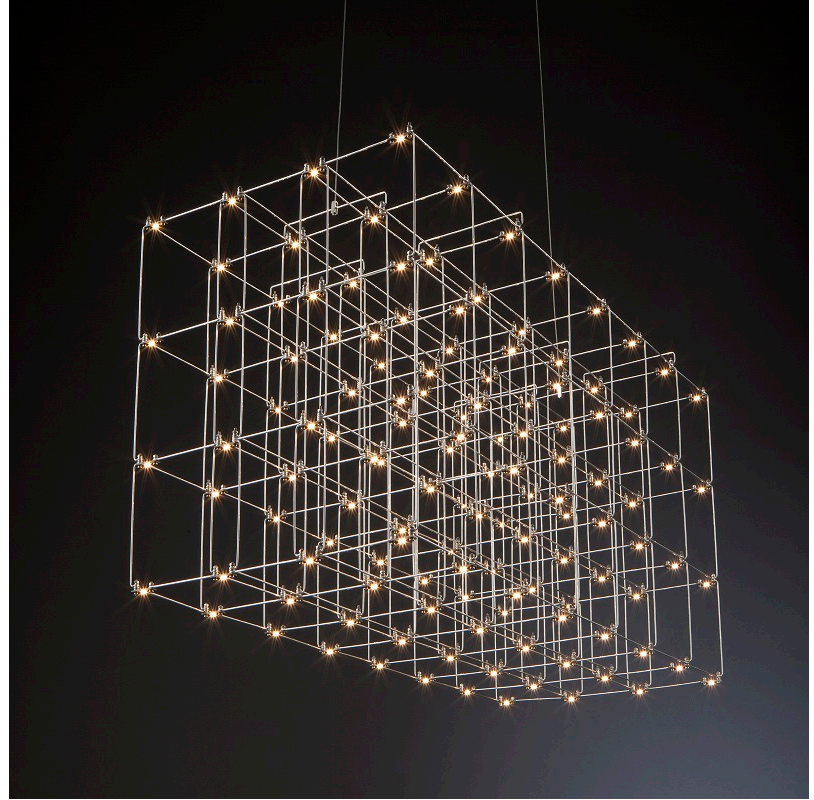

1. To build a product code in our configurator select the specify button on the base model # product page
2. To build a manual product code on this datasheet choose from the options listed below in blue font and add the suffix to the base model #

GENERAL

Series: Cosmos Square
Brand: Quasar
Division: Design
Mounting Type: Suspension
Mounting Location: Ceiling
Subcategory: Ambient

PHYSICAL

Shape: Rectangle
Length (mm): 875
Length (in): 34 ⁷/₁₆"
Width (mm): 395
Width (in): 15 ⁹/₁₆"
Height (mm): 250
Height (in): 9 ¹³/₁₆"
Max. Overall Height (mm): 2250
Max. Overall Height (in): 88 ⁹/₁₆"
Light Distribution: Omnidirectional
Weight (kg): 4
Weight (lbs): 8.82
Fixture Finish: [NIC / BRA / BBR](#)
Fixture Material: Metal
Cable Details: 2000mm Cable
Upon Request: Custom Sizes Optional Dowlight upon request

ELECTRICAL

Lamp Type: LED
Input Wattage (W): 57.6
Dimming: [Non-Dimming / Phase Dimming (120vac Only)](#)
Driver Included: Yes
Driver Location: Integrated
Driver Type: Constant Voltage - Universal
Driver Class: Class 2
Input Voltage (V): 120 - 277
Output Voltage (V): 12
Upon Request: (Not included - see components) Integral: 0-10Vdc dimming

LED

Number of LEDs: 96
Color Temperature (°K): [2400 / 2800](#)
Max. Delivered Lumen (lm): 2880 (2800K)
CRI: >90 CRI
Lamp Life (hrs): 50000

OPTICAL

RATINGS AND CERTIFICATIONS

Certified By: Certified for North American Standards
IP rating: IP20