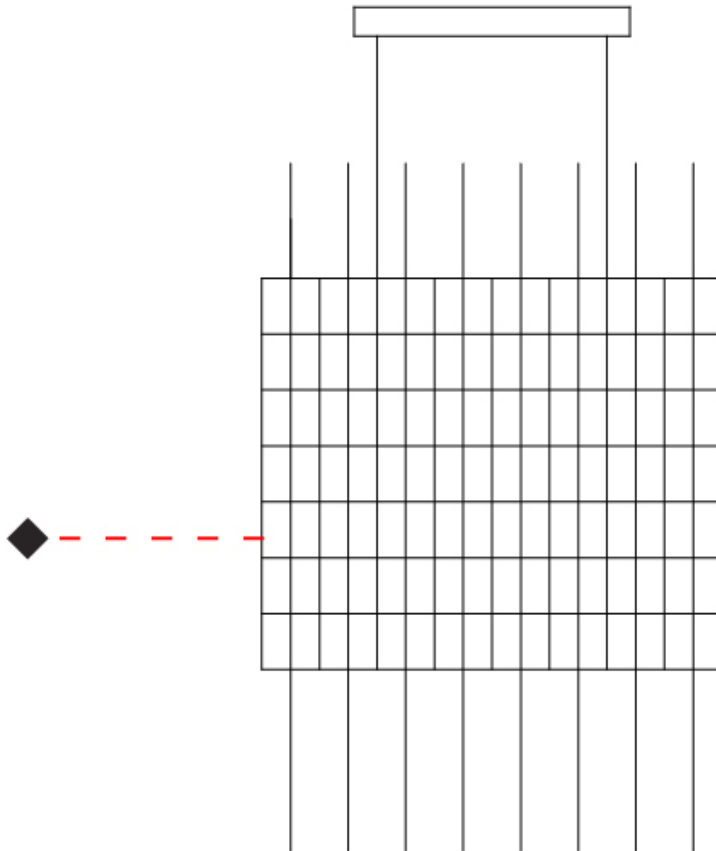

COSMOS SQUARE SUSPENSION

D101743-

PROJECT

TYPE

SPECIFIER

QUANTITY

DATE

D